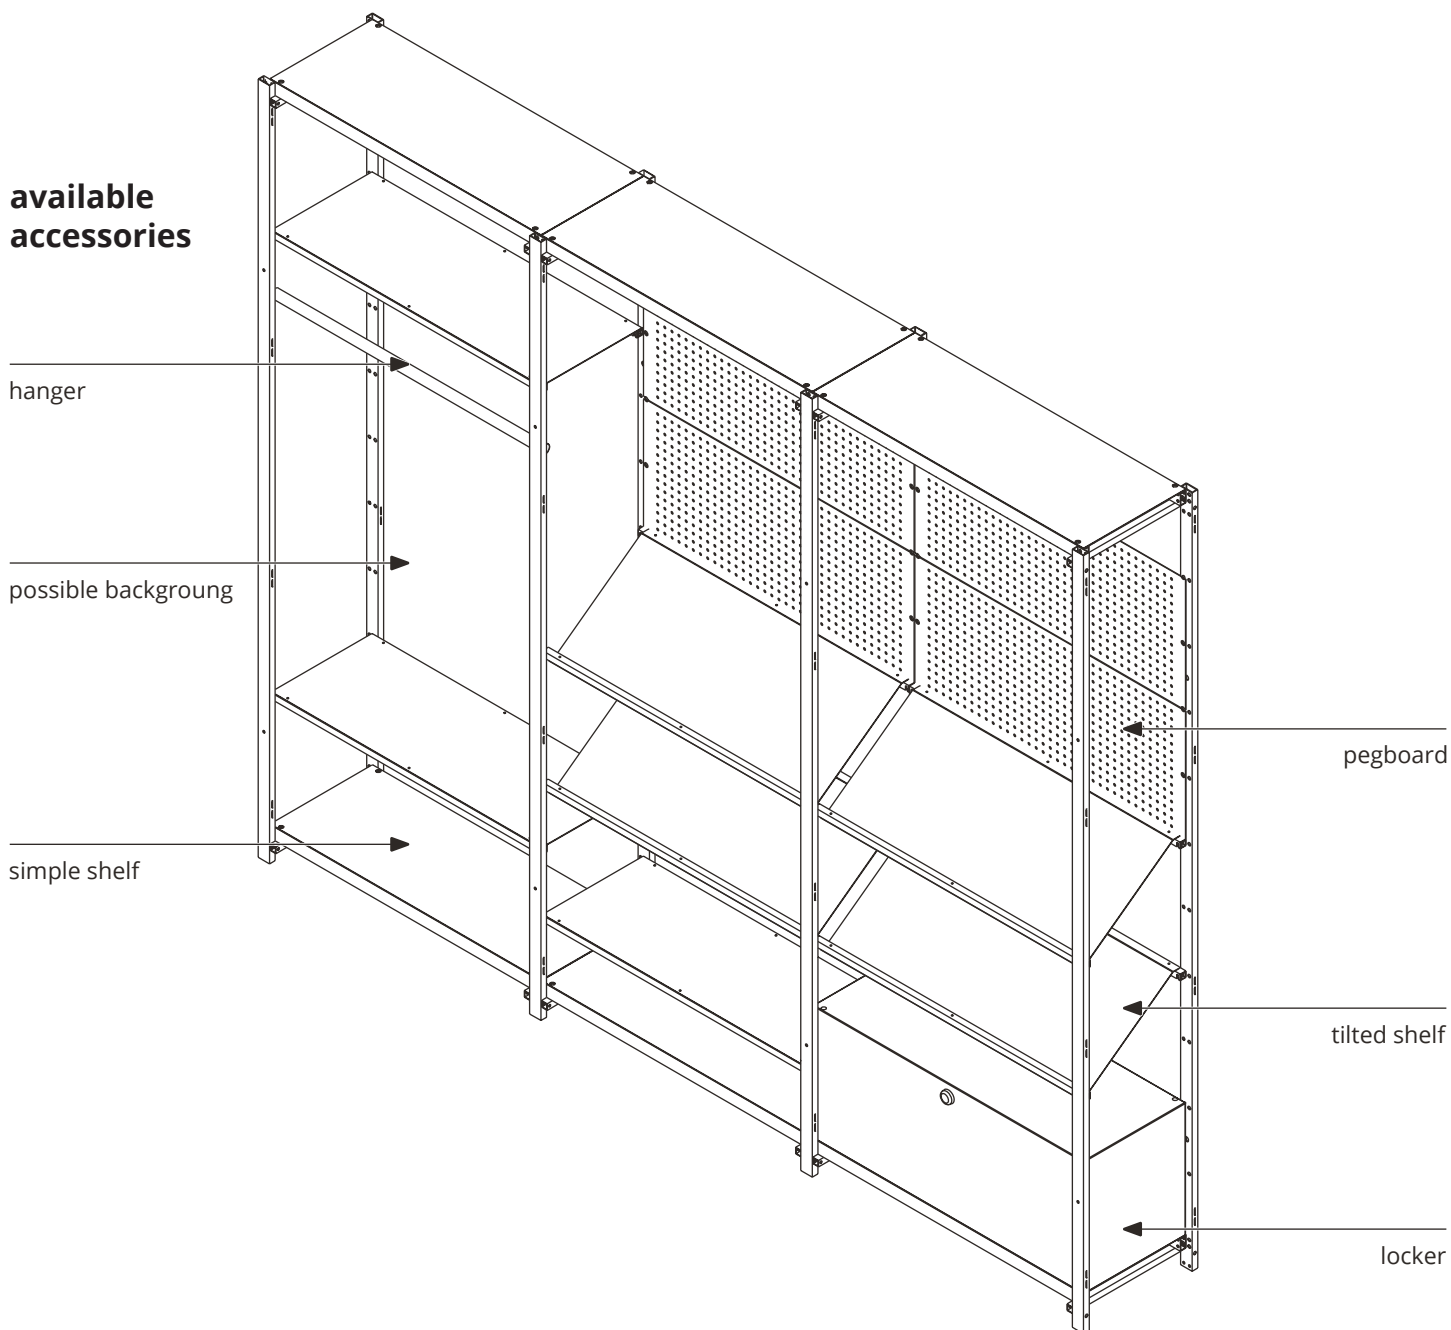

display systems for professionals raw aluminum system

modular and flexible system for display

available for rent

installation, maintenance and reconfiguration included

rayon belge

dimensions & available heights

depth:	400mm
width per individual module :	990mm
vertical center distance :	950mm
available heights:	2400mm 2200mm 1000mm 600mm