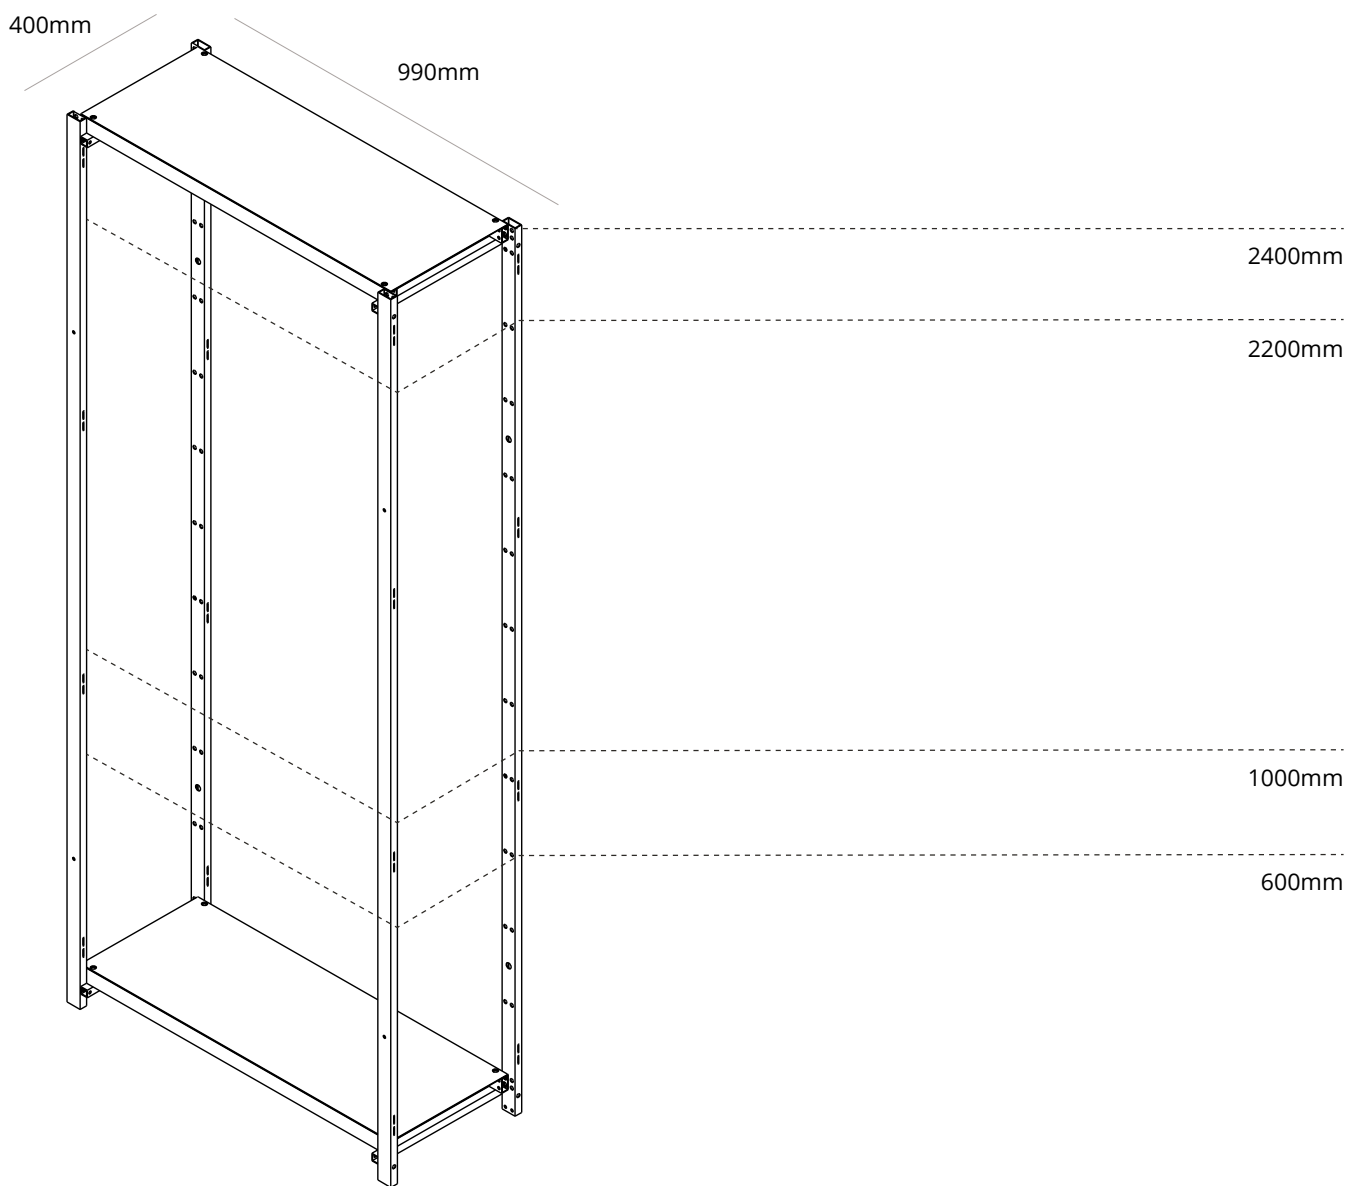

| | |
|-------------------------------|--------|
| depth: | 400mm |
| width per individual module : | 990mm |
| vertical center distance : | 950mm |
| available heights: | 2400mm |
| | 2200mm |
| | 1000mm |
| | 600mm |

- modular
- flexible
- friendly

4 heights ways to use it

~ 600 mm
low table
for big products

~ 1000 mm
high table
for small products and counter display

~ 2200 mm
classic shelf
our main product
fits almost anything