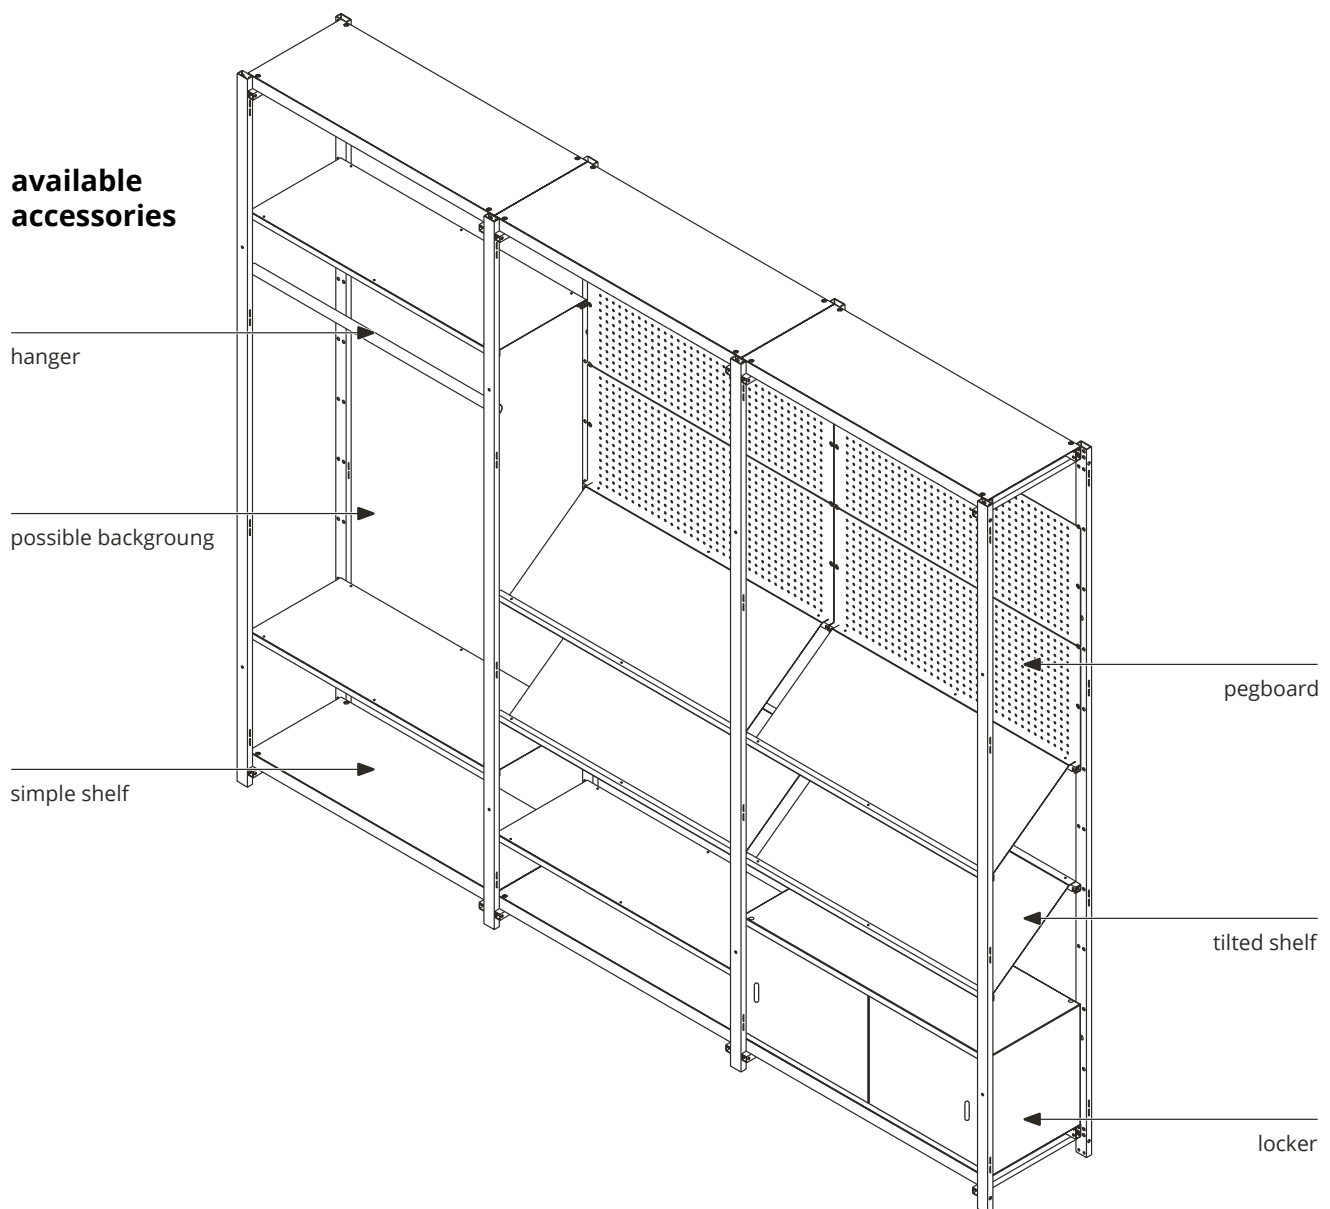

s.alu™

display systems for professionals raw aluminum system

modular and flexible system for display

available for rent

installation, maintenance and reconfiguration included